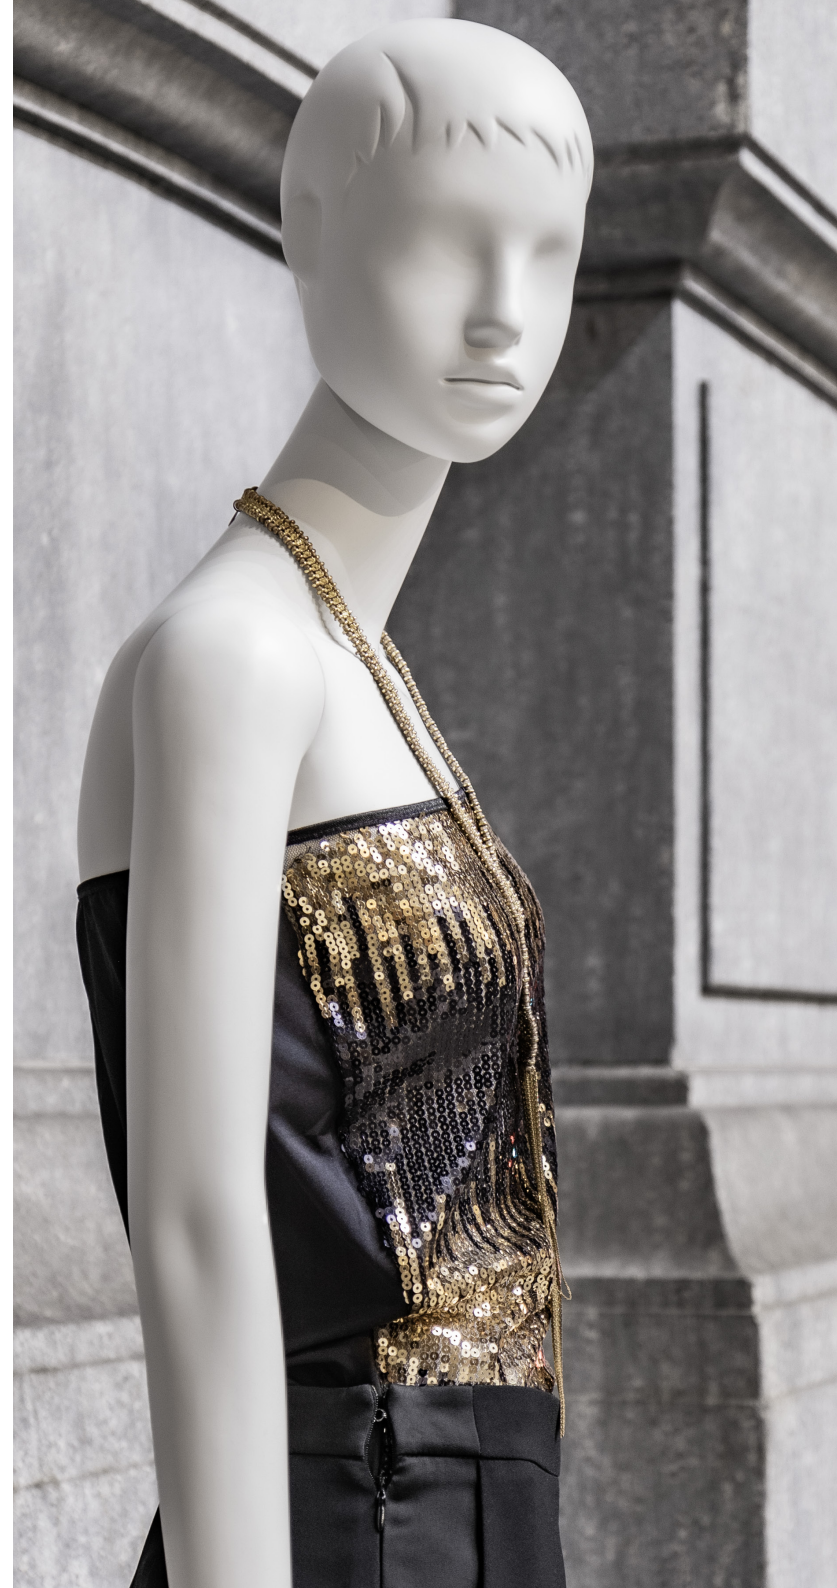

EMMA
Twist
SCULPT